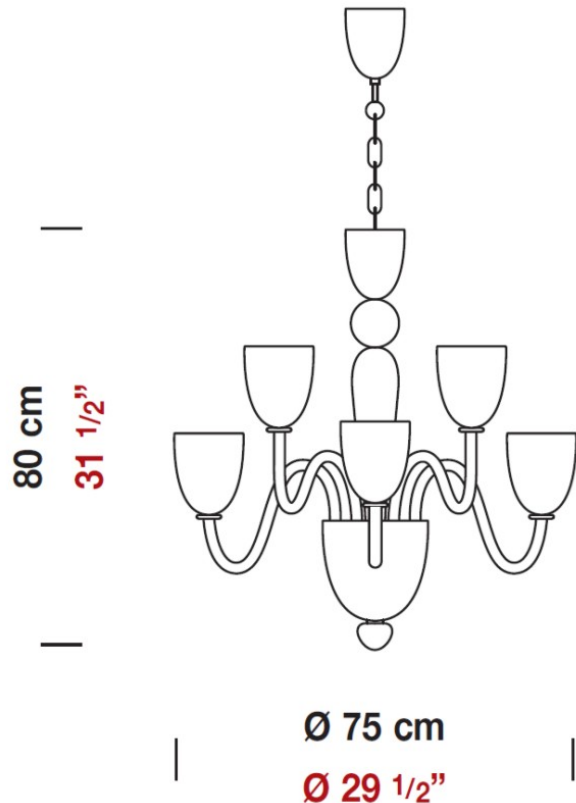

MOMA SUSPENSION

D81314

GENERAL

Series: Moma _____
Brand: Panzeri _____
Division: Design _____
Mounting Type: Suspension _____
Mounting Location: Ceiling _____
Subcategory: Chandelier _____

PHYSICAL

Diameter (mm): 750 _____
Diameter (in): 29 1/2 _____
Height (mm): 800 _____
Height (in): 31 1/2 _____
Max. Overall Height (mm): 1700 _____
Max. Overall Height (in): 67 _____
Weight (kg): 11.8 _____
Weight (lbs): 26 _____
Diffuser: White Blown Glass _____

ELECTRICAL

Number of Lamps: 6 _____
Lamp Type: LED Retrofit / Halogen _____
Bulb Included: Bulb Not Included _____
Total Output Wattage (W): 108 / 360 _____
Max. Wattage Per Lamp (W): 18 / 60 _____
Lamp Base: G9 _____
Input Voltage (V): 120 _____

LED

OPTICAL

RATINGS AND CERTIFICATIONS

Certified By: CSA Certified to UL and CSA Standards _____
IP rating: IP20 _____