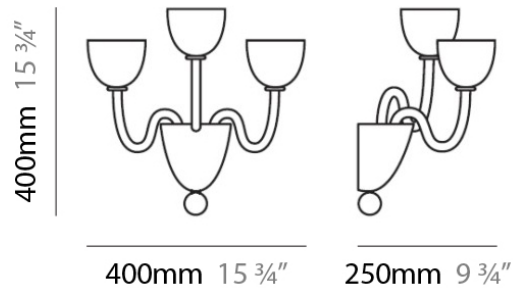

D83214

PROJECT _____

TYPE _____

NOTES _____

QUANTITY _____

DATE _____

GENERAL

Series: Moma
Brand: Panzeri
Division: Design
Mounting Type: Surface
Mounting Location: Wall
Subcategory: Ambient

PHYSICAL

Shape: Abstract
Length (mm): 400
Length (in): 15 3/4
Height (mm): 400
Height (in): 15 3/4
Extension (mm): 250
Extension (in): 9 3/4
Light Distribution: Omnidirectional
Weight (kg): 3.6
Weight (lbs): 8
Diffuser: Black Blown Glass
Fixture Finish: Chrome
Fixture Material: Glass / Aluminum

ELECTRICAL

Number of Lamps: 3
Lamp Type: LED Retrofit / Halogen
Lamp Shape: T4
Bulb Included: Bulb Not Included
Total Output Wattage (W): 24 / 105
Max. Wattage Per Lamp (W): 8 / 35
Lamp Base: G9
Input Voltage (V): 120

LED

OPTICAL

RATINGS AND CERTIFICATIONS

Certified By: CSA Certified to UL and CSA Standards
IP rating: IP20